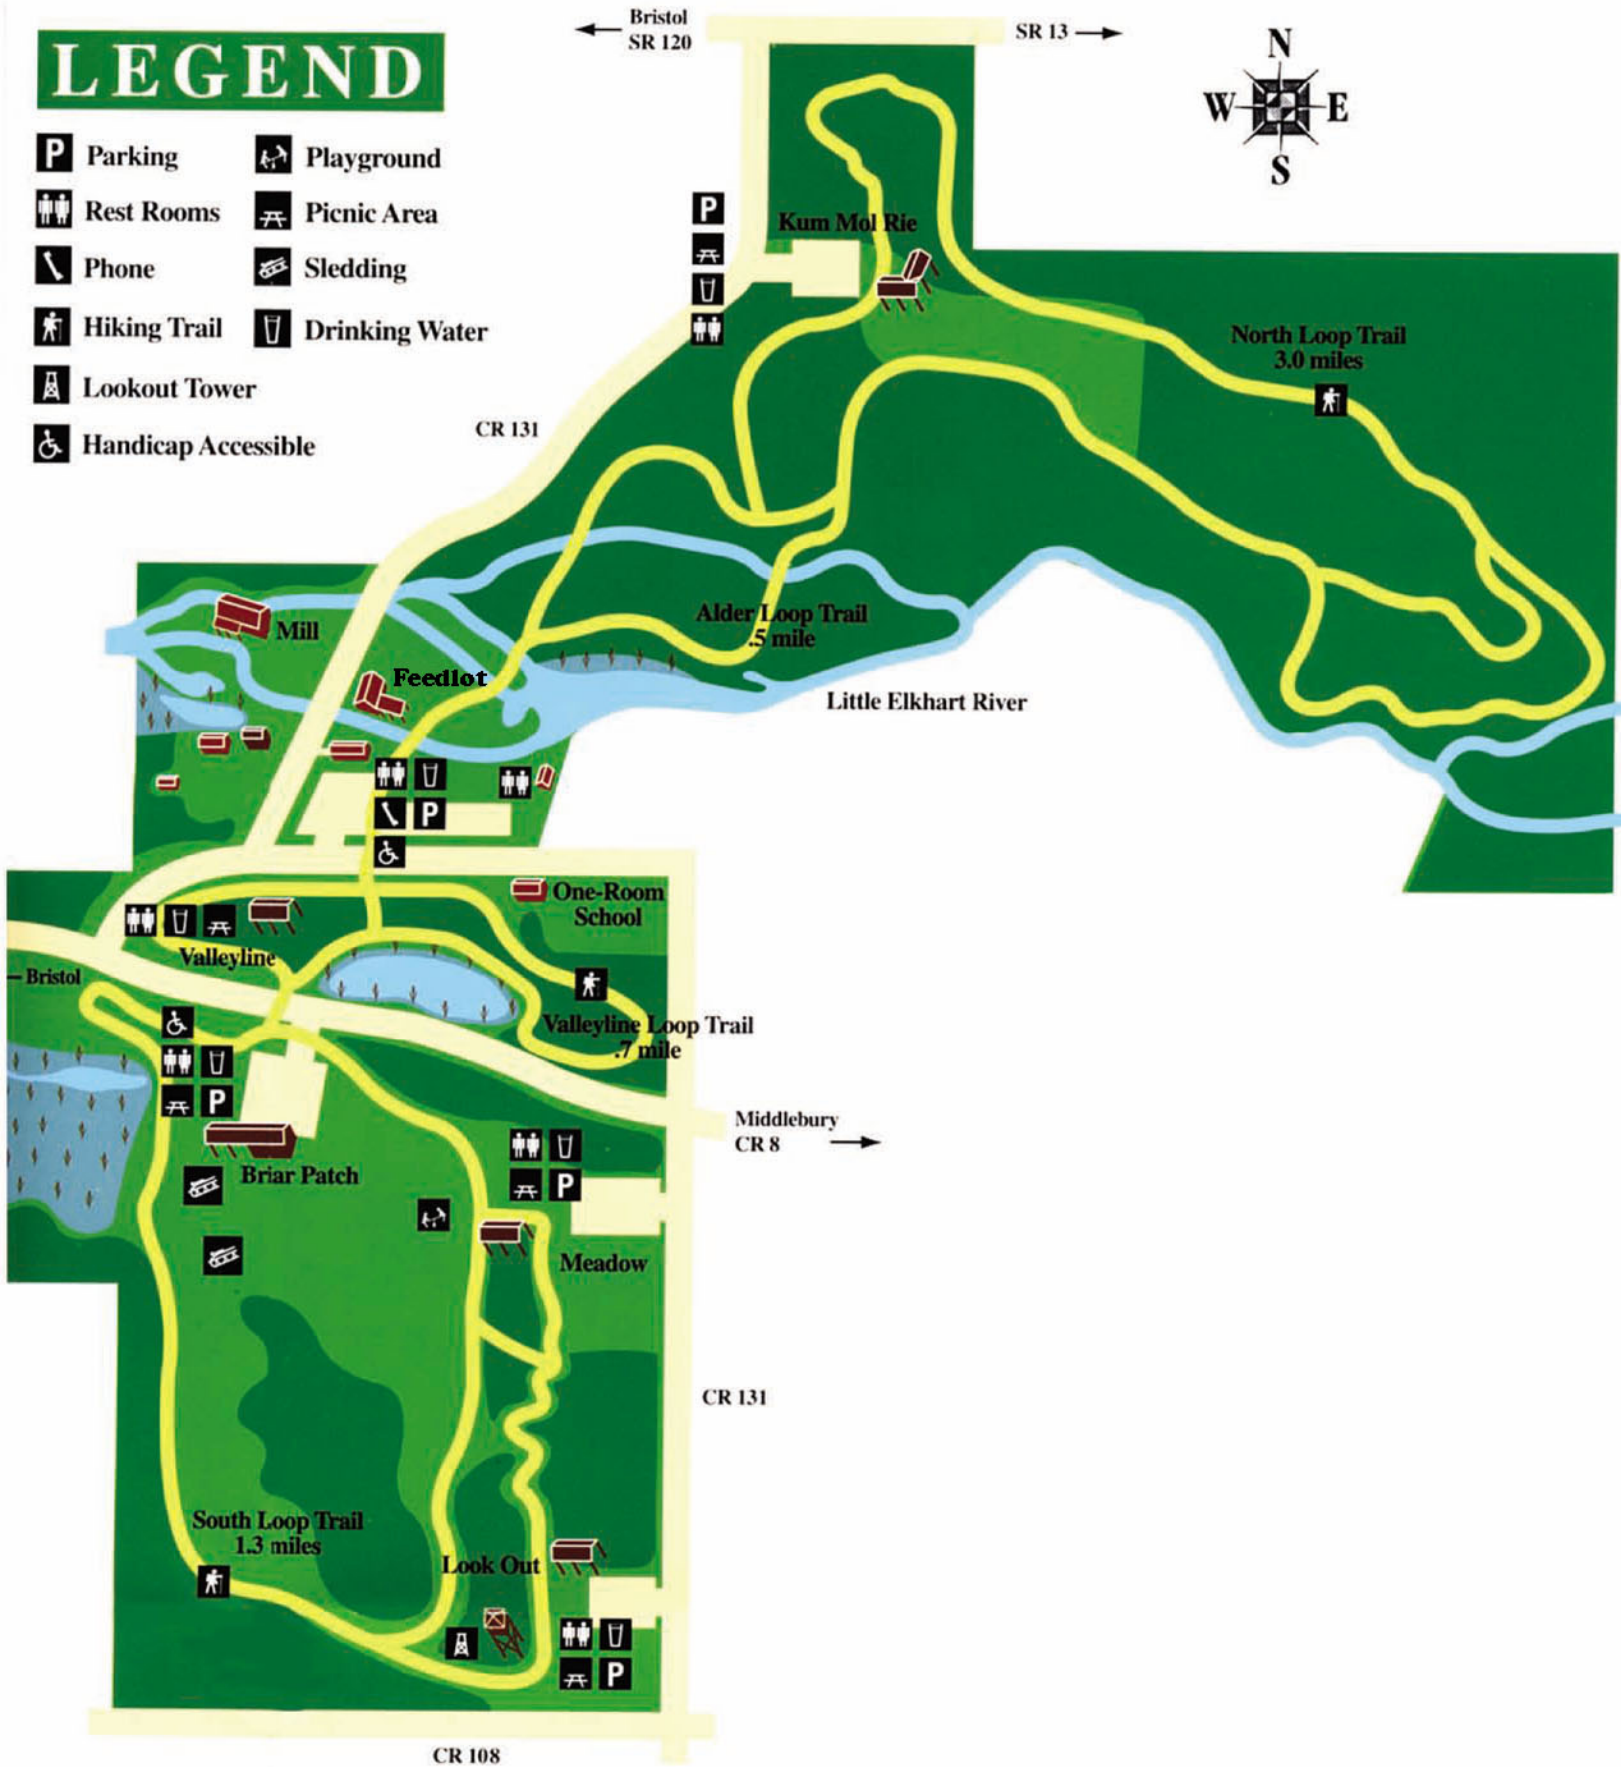

LEGEND

- Parking
- Rest Rooms
- Phone
- Hiking Trail
- Lookout Tower
- Handicap Accessible
- Playground
- Picnic Area
- Sledding
- Drinking Water

CR 108